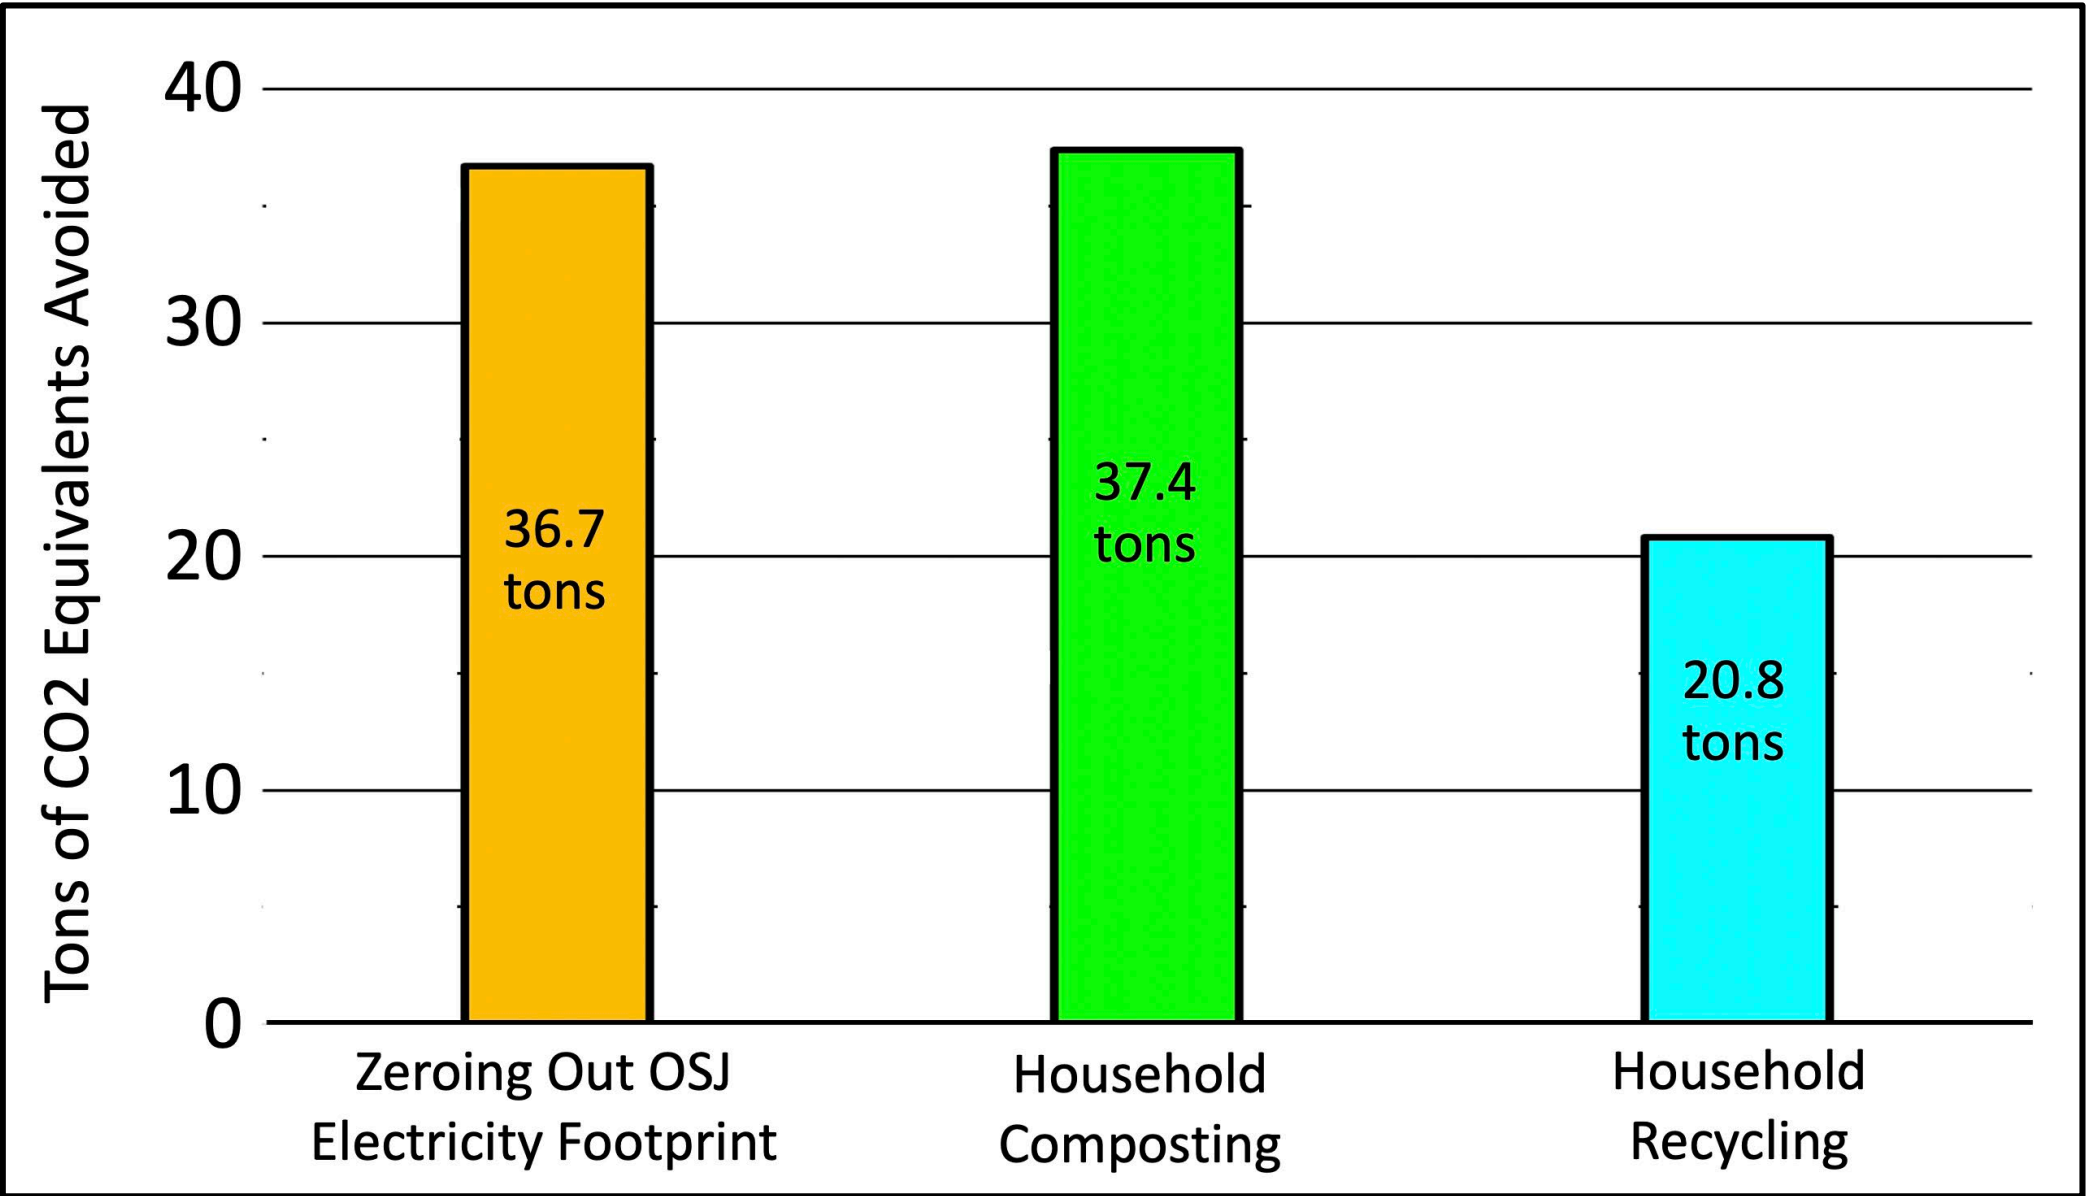

Potential Reduction in Carbon Footprint at Old St. Joseph's if 10% of Households Participated in Composting & Recycling