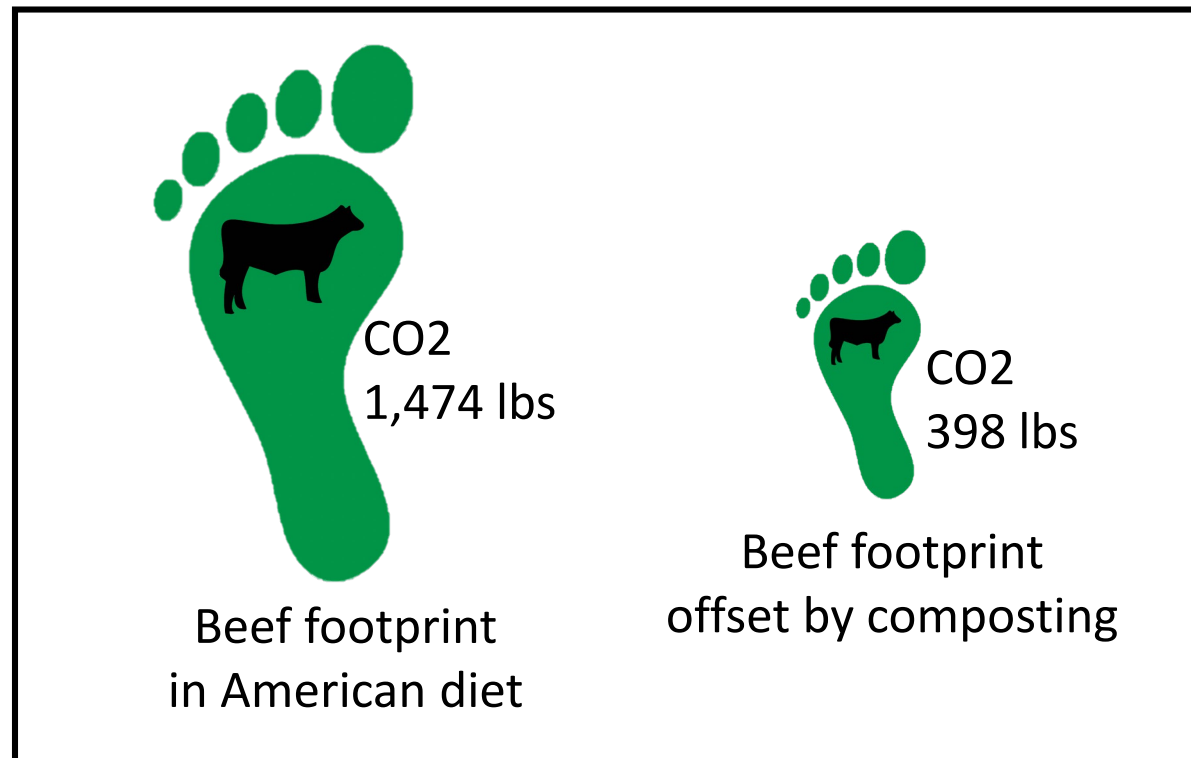

# Benefits from Marie's Composting Project

December 2 – April 14.

200 Pounds of  
Rectory Food Waste

=

120 Pounds of Organic Soil  
Containing 25 Pounds  
of Stored Carbon

..... and No Landfill Emissions!!!!

## Benefit of Marie's Composting Effort Prorated Over a Year

- Over the 4.5 month period Marie saved about 400 pounds of CO2 equivalents – prorated over a year this comes to 1,067 pounds CO2e!
- That's enough savings to offset CO2 emissions from eating 49 pounds of beef.
- That amounts to a 73% offset of beef's carbon footprint in the U.S. (based on average per capita beef consumption of 67 pounds per year).